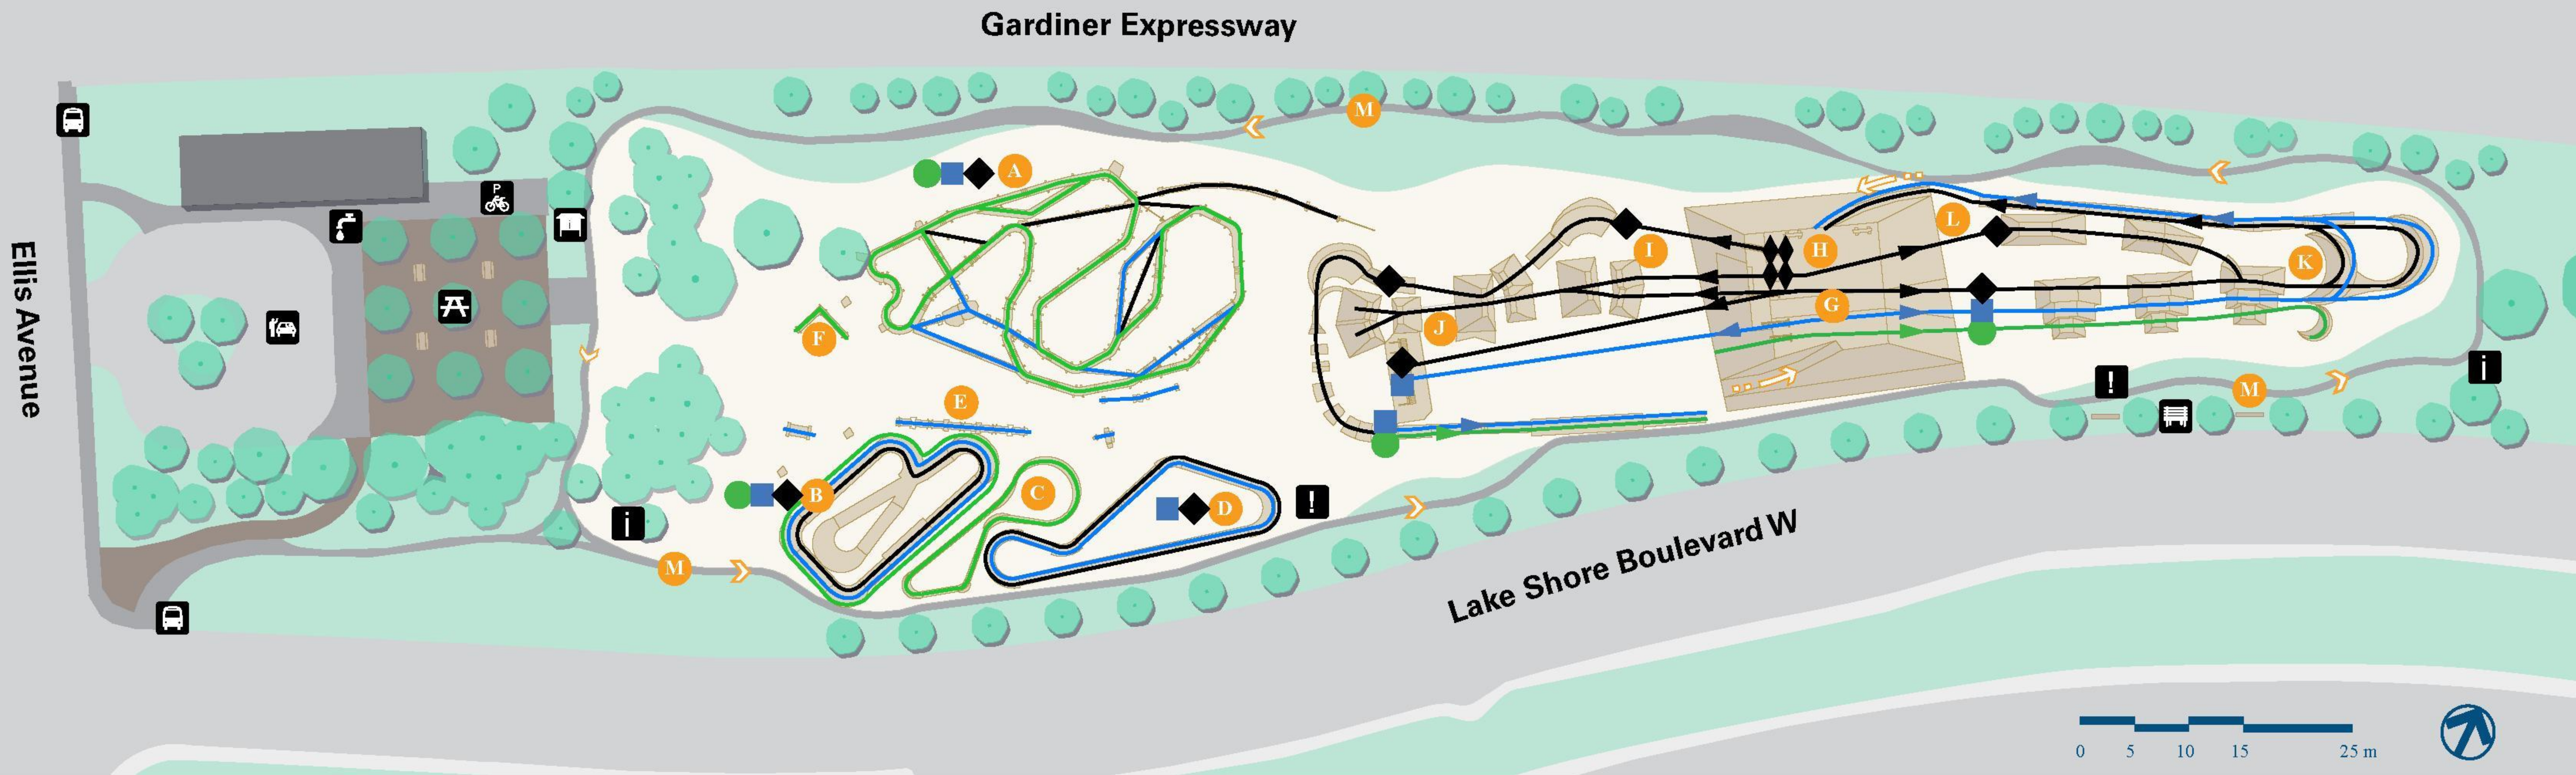

Sunnyside Bike Park

Park Features

-  Park Kiosk
-  Picnic Tables
-  Bike Park Features Sign
-  Bottle Filling Station
-  Park Rules Sign
-  Bicycle Parking
-  Kiss and Ride
-  Seating Area
-  Bus Stop
-  Direction of Cycling

Bike Course Features

Bike Course Difficulty

● Beginner ■ Intermediate ◆ Advanced ◆◆ Advanced Expert

Symbol	Difficulty	Feature
A	● ■ ◆	Wooden Skills Features and Trails Area
B	● ■ ◆	Pump Track
C	●	Junior Pump Track
D	■ ◆	Modular Pump Track
E	■	Rock Pile and Log Ride
F	● ■ ◆	Log Ride

Symbol	Difficulty	Feature
G	● ■ ◆ ◆◆	Start Hill/ Drop Zone
H	◆◆	Berms and Jump Line
I	◆	Jump Line
J	■ ◆	Wall Ride
K	● ■ ◆	Jump Line and Berms
L	◆	Advanced Jump Line
M		Loop Trail